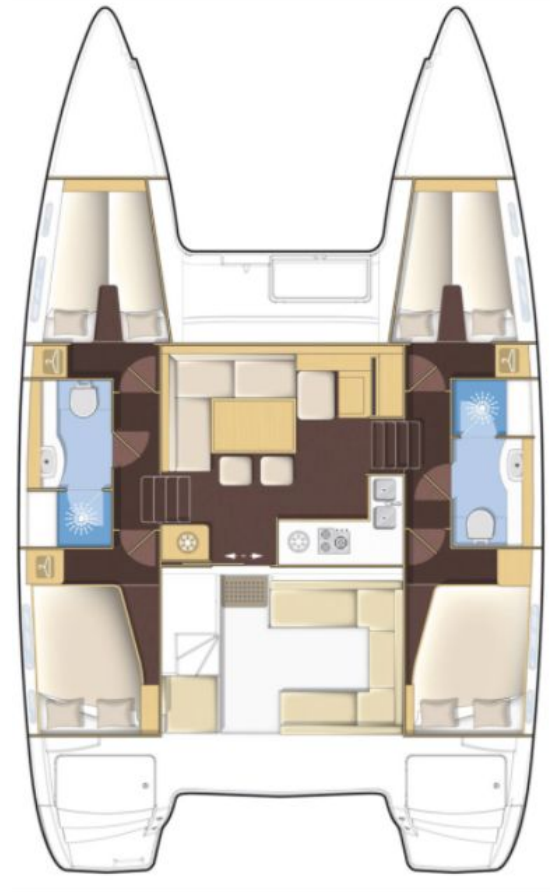

2016 Lagoon 400 "Andante"

Boat Specs:

Build Year:	2016
Beam:	24 ft
Draft:	5 ft
Cabins:	4
Heads:	2
Showers:	3
Engine:	Yanmar 2 X 45 HP
Fuel capacity:	34.5 gallons
Water capacity:	138 gallons
Holding tanks:	106 gallons

Dinghy & Outboard:

Outboard engine: 15HP
Rib dinghy: 10 ft

Sails & Rigging:

Sail area: 84M2
Furling Genoa
Partially battened mainsail
Lazy bag (no jacks)

Features:

Air conditioning
Generator
Refrigeration and freezer
BBQ
GPS chartplotter
Autopilot
Electric windlass
Dodger/bimini

Other Electronics:

Depth sounder
Inverter
Log/Speedometer
Wind speed indicator
VHF and VHF remote

Additional Equipment:

Delta anchor and chain
Plough anchor (spare)
Manual Bilge pumps
CD player/Ipod/MP3 jack
Deck shower
Solar panel
30 amps shore power
Speakers (salon & cockpit)
Gas stove oven
Hot/cold pressurized water
Microwave
Bugs screens
USCG safety equipment